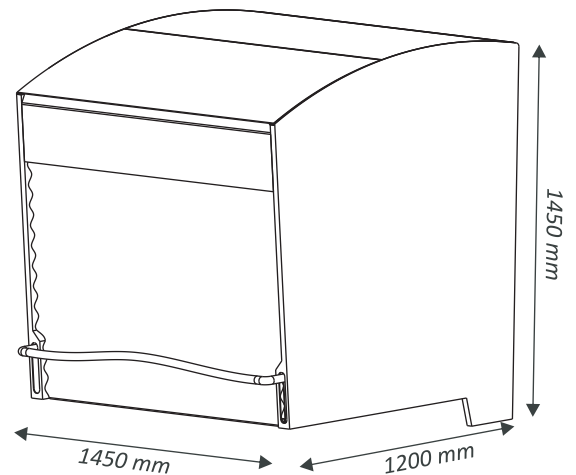

# COPPER CONTAINER COVER

## TECHNICAL DATA

Container volume	1.100 Liters
Weight	170 Kg (approx.)
Height	1.450 mm
Width	1.450 mm
Bottom	1.200 mm
Mouth height	995 mm
Material	Steel 1-3 mm